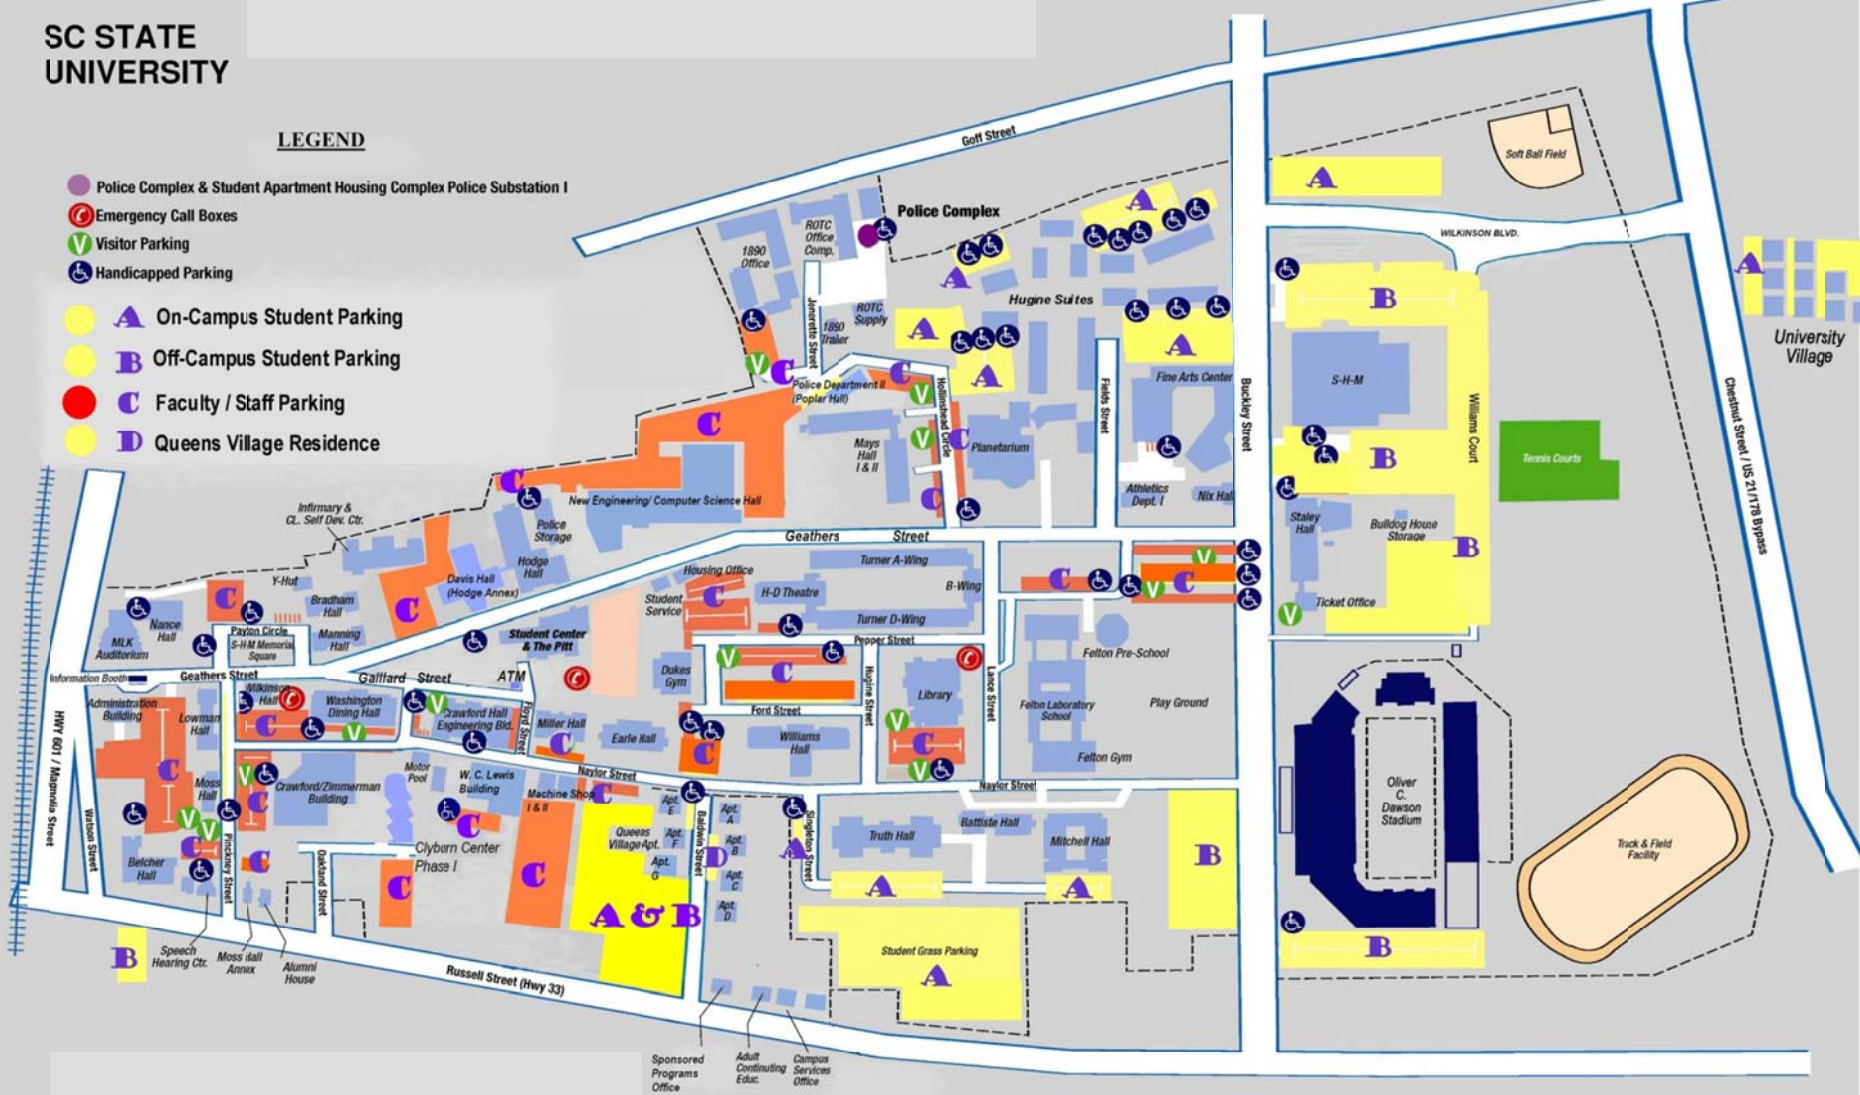

SC STATE UNIVERSITY

LEGEND

-  Police Complex & Student Apartment Housing Complex Police Substation I
-  Emergency Call Boxes
-  Visitor Parking
-  Handicapped Parking
-  On-Campus Student Parking
-  Off-Campus Student Parking
-  Faculty / Staff Parking
-  Queens Village Residence

Sponsored Programs Office
 Adult Continuing Educ.
 Campus Services Office