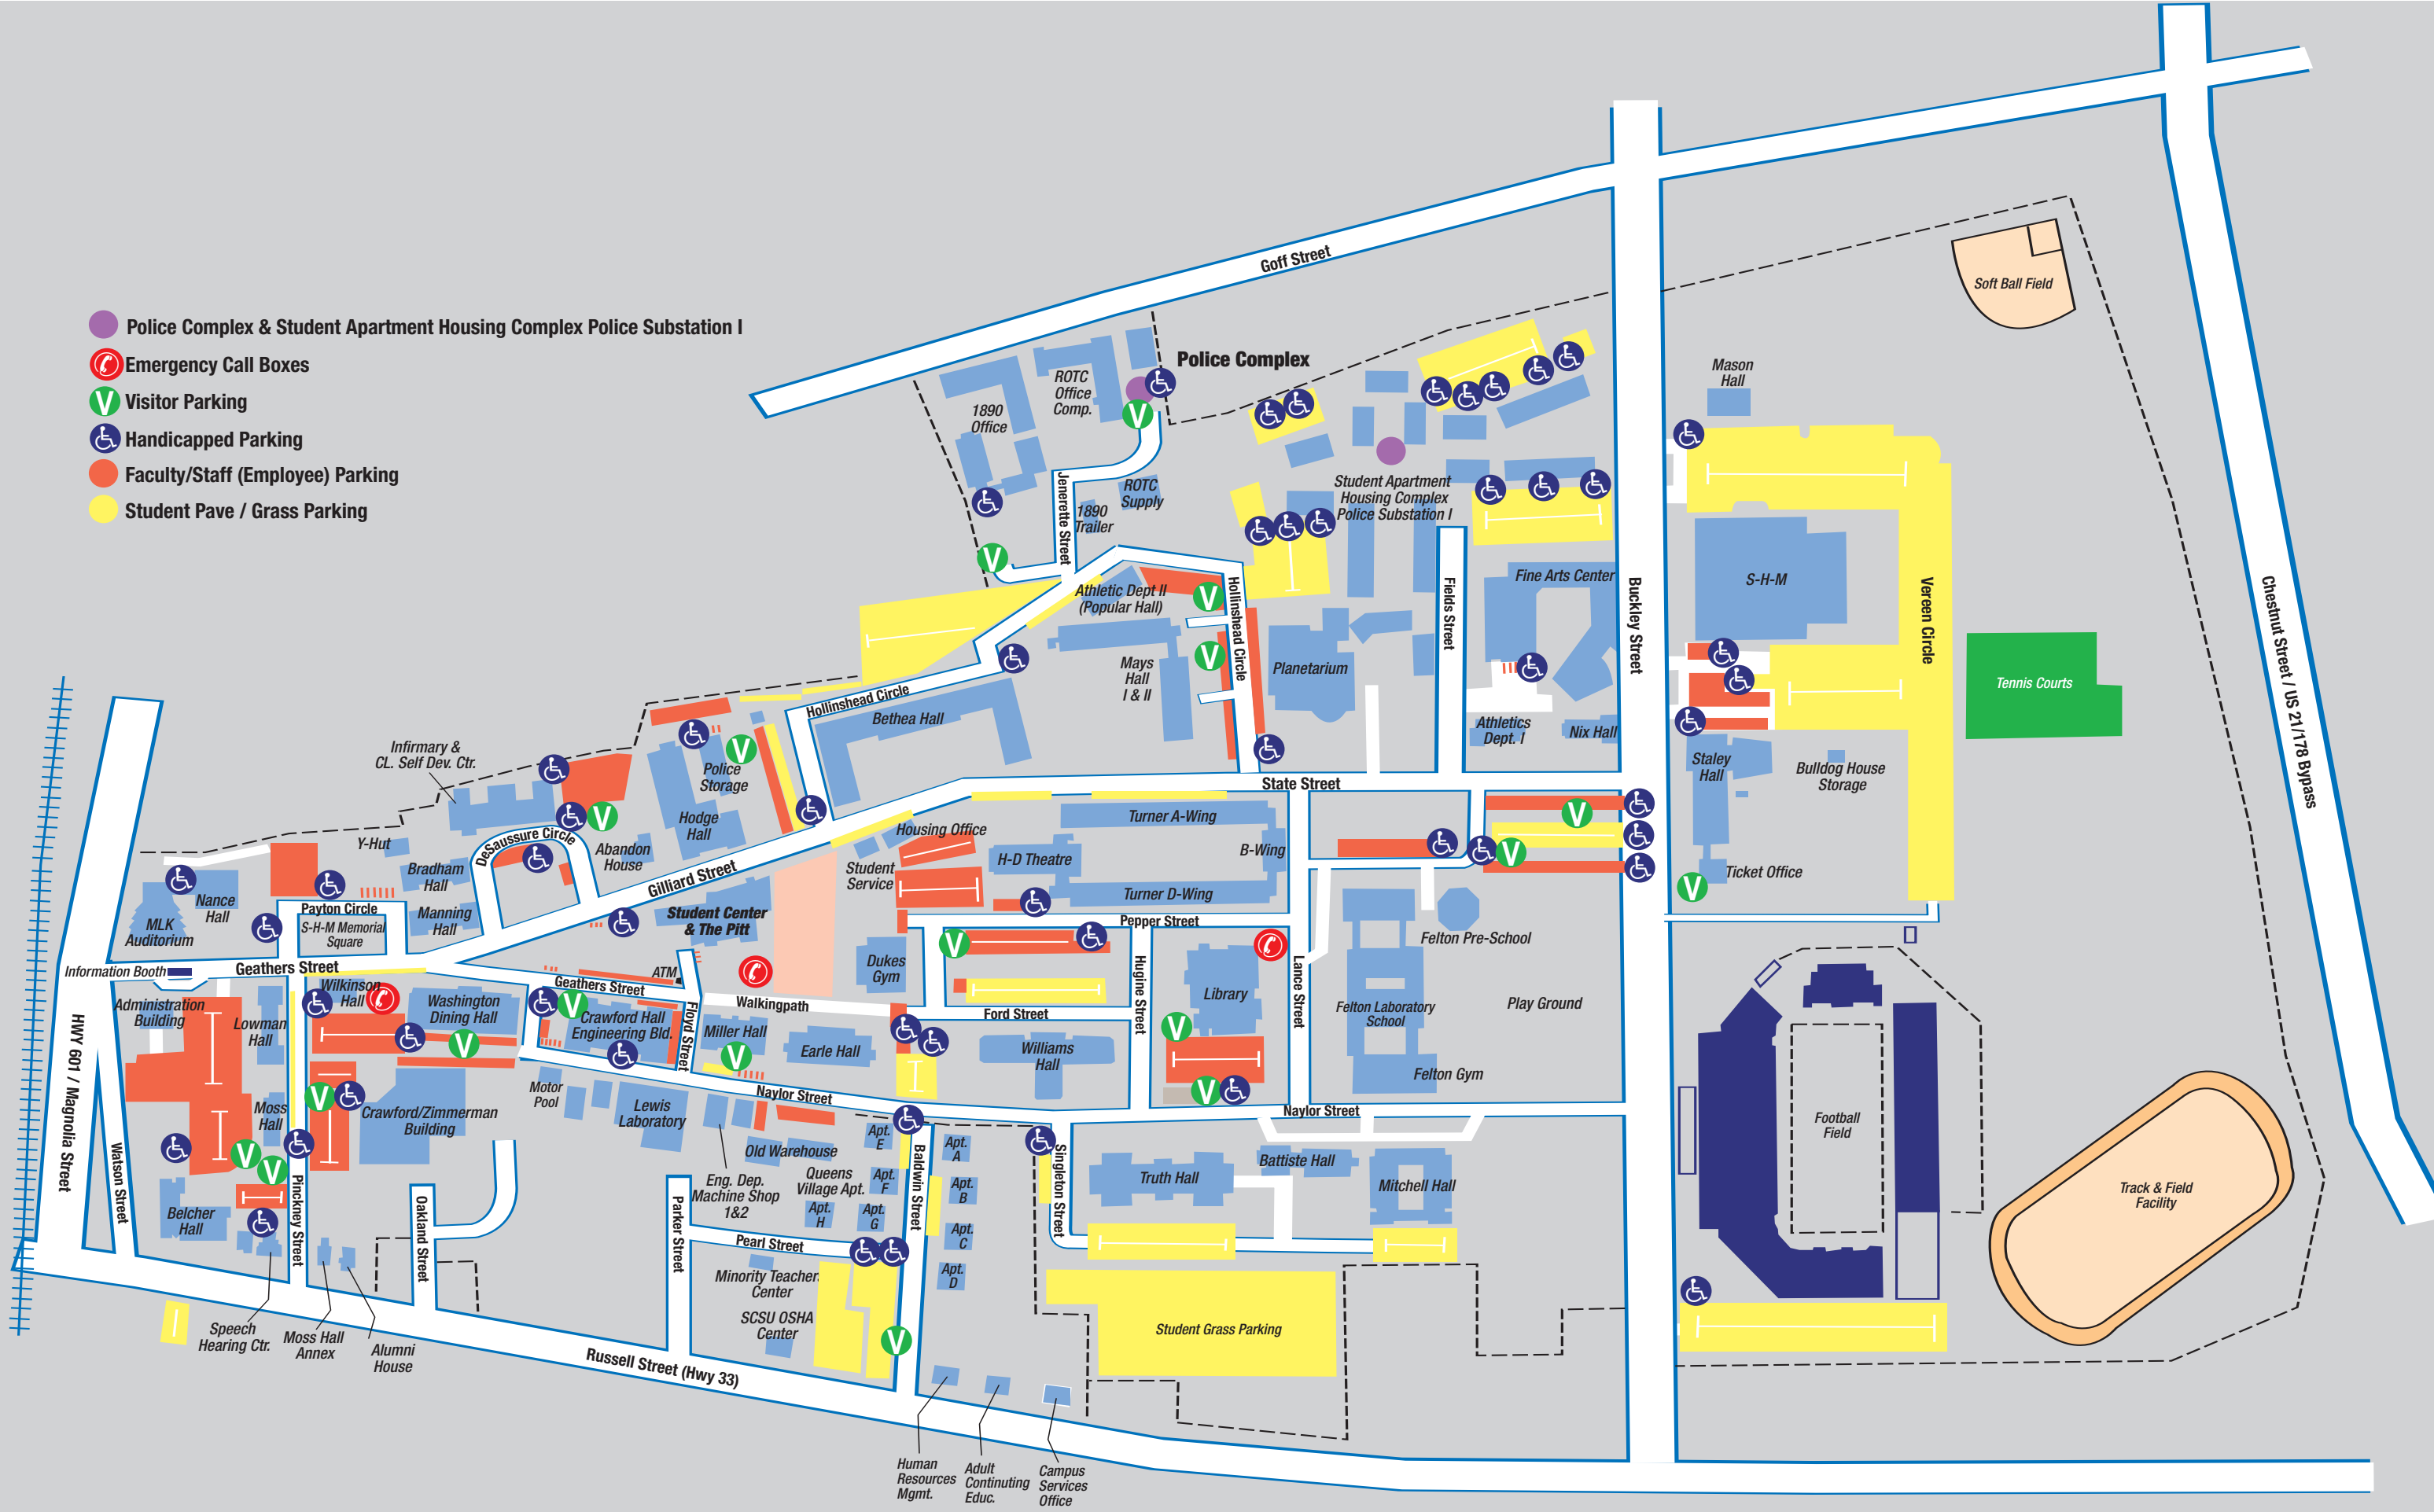

- Police Complex & Student Apartment Housing Complex Police Substation I
- Ⓢ Emergency Call Boxes
- V Visitor Parking
- ♿ Handicapped Parking
- Faculty/Staff (Employee) Parking
- Student Pave / Grass Parking

Human Resources Mgmt.  
 Adult Continuing Educ.  
 Campus Services Office